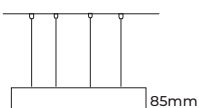

Single Line Diagram

Pendant